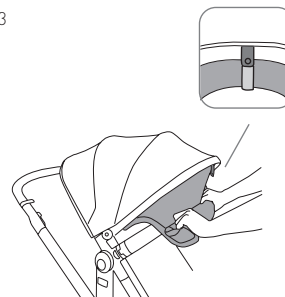

## INSTRUCTION MANUAL - COMFORT SCREEN MANUAL DE USUARIO - PANTALLA PROTECTORA

1

2

3

Joolz Geo<sup>2</sup>

**WARNING** Always use this product with adult supervision. Never leave children unattended in stroller, with or without Comfort cover in use. Do not let your child play with this product. When not in use, keep the Comfort cover out of reach of children. Keep the packaging/manual for future reference. Follow instructions below, this will insure proper airflow and avoid danger of suffocation. Monitor your child often for signs of overheating. Make sure that the canopy is fully extended when using the Comfort cover. Ensure you create sufficient ventilation for your child at all times. The Comfort cover reduces the exposure to sun and heat, but does not eliminate them.