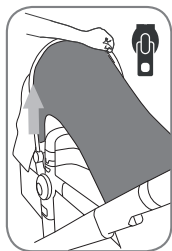

## INSTRUCTION MANUAL - COMFORT SCREEN MANUAL DE USUARIO - PANTALLA PROTECTORA

1

2

3

Joolz Geo<sup>2</sup>

**WARNING** Always use this product with adult supervision. Never leave children unattended in stroller, with or without Comfort cover in use. Do not let your child play with this product. When not in use, keep the Comfort cover out of reach of children. Keep the packaging/manual for future reference. Follow instructions below, this will insure proper airflow and avoid danger of suffocation. Monitor your child often for signs of overheating. Make sure that the canopy is fully extended when using the Comfort cover. Ensure you create sufficient ventilation for your child at all times. The Comfort cover reduces the exposure to sun and heat, but does not eliminate them.